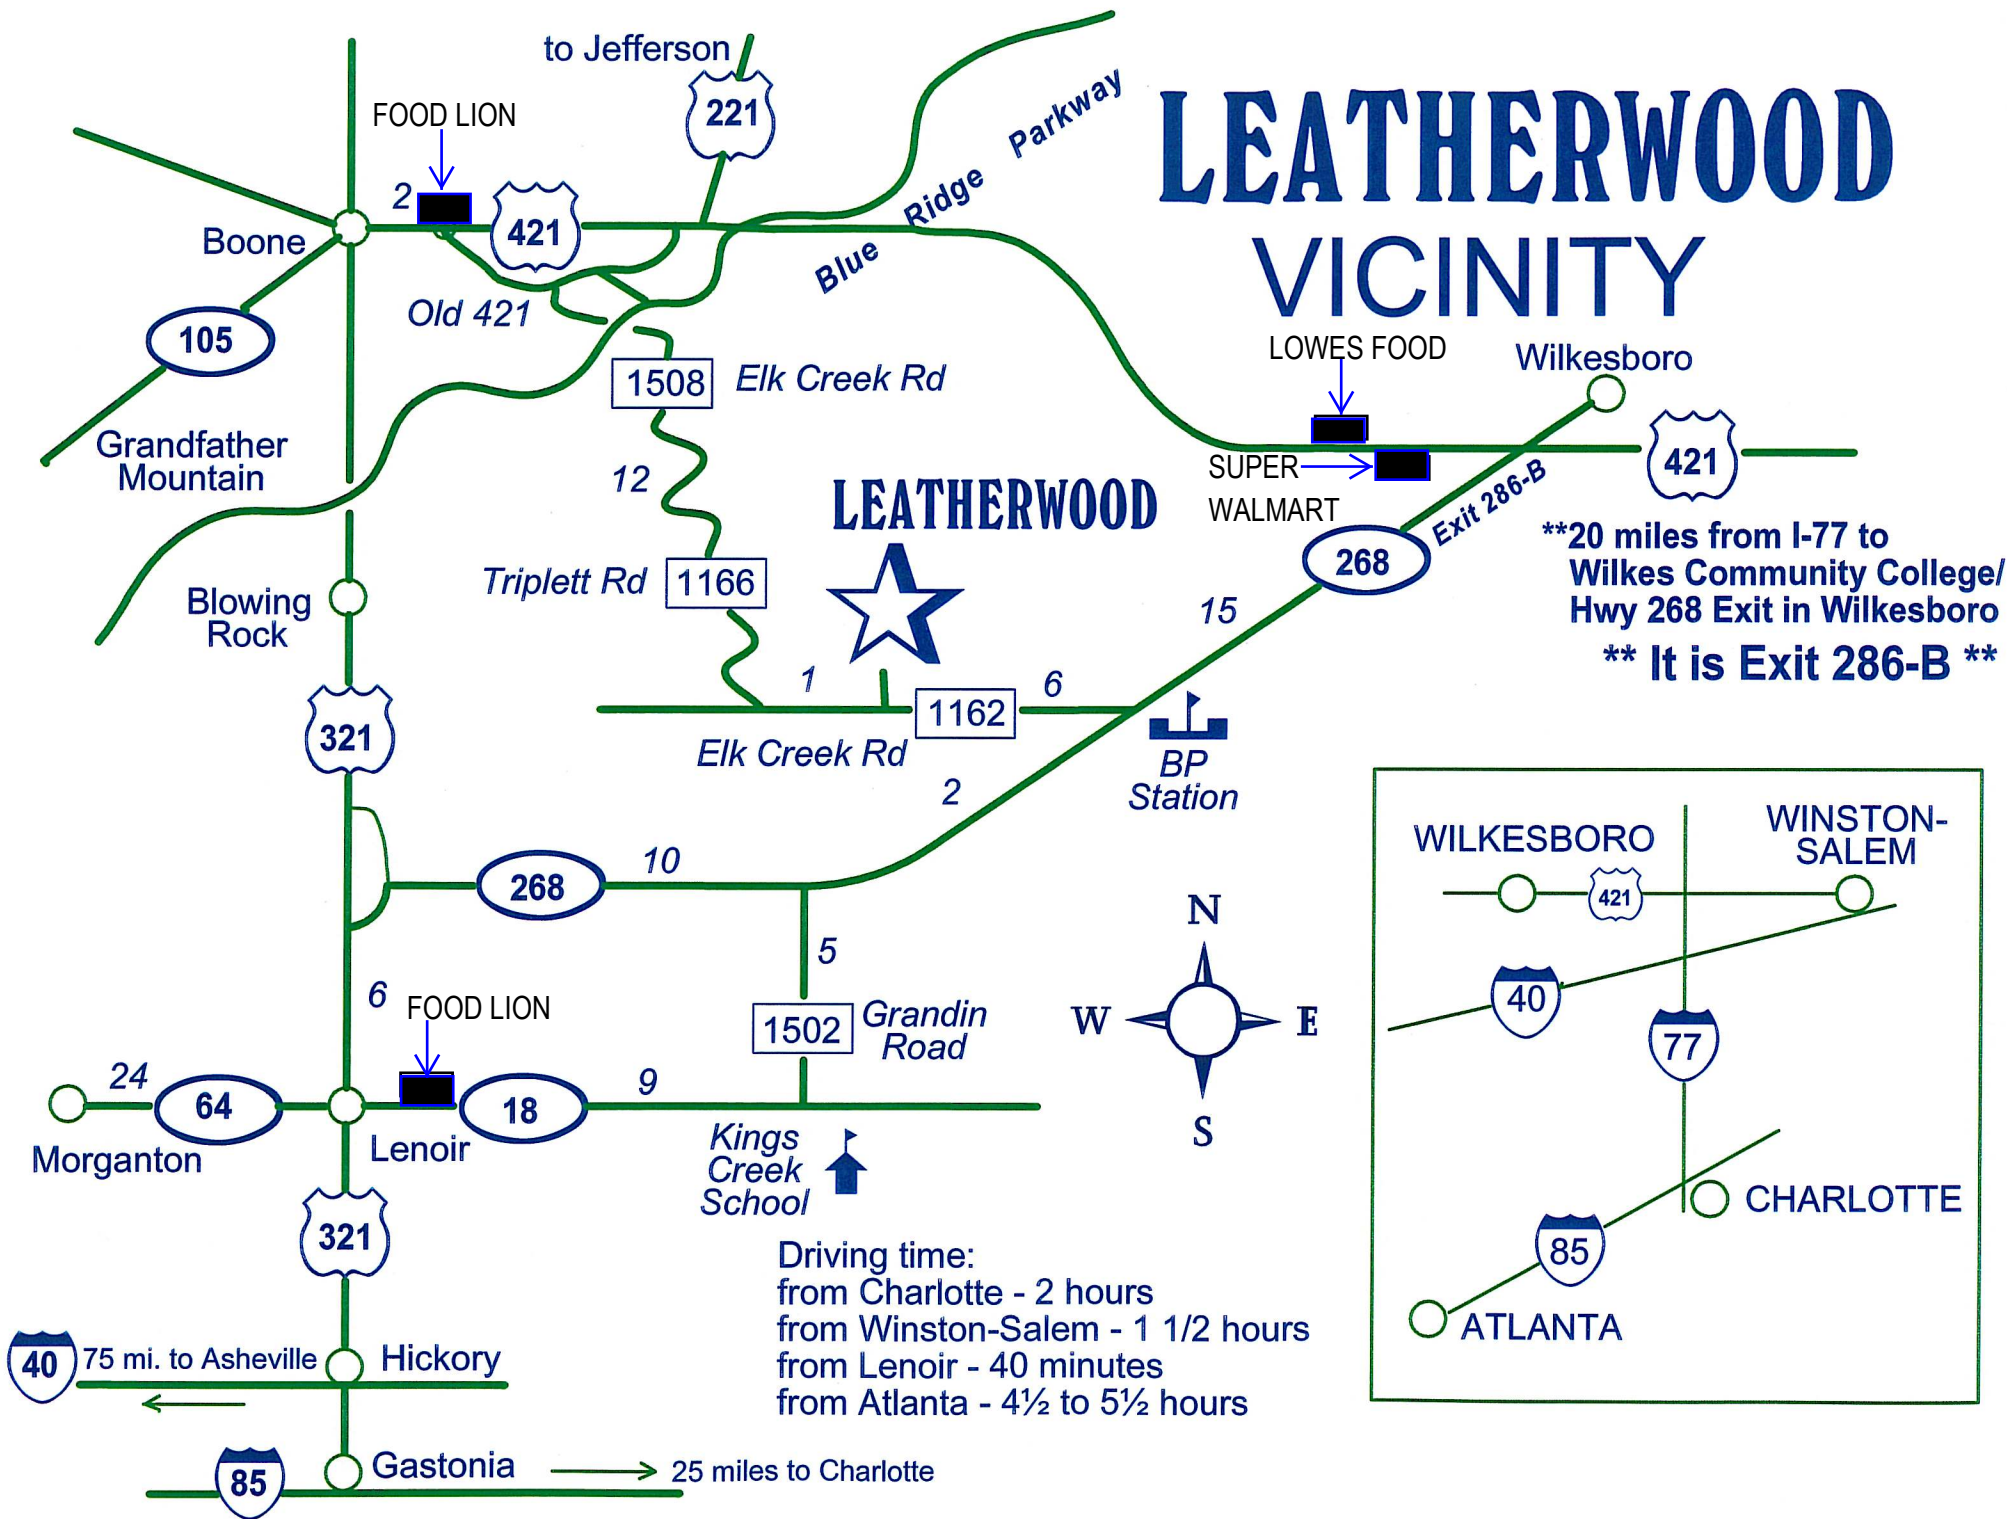

LEATHERWOOD VICINITY

****20 miles from I-77 to Wilkes Community College/ Hwy 268 Exit in Wilkesboro
** It is Exit 286-B ****

Driving time:
 from Charlotte - 2 hours
 from Winston-Salem - 1 1/2 hours
 from Lenoir - 40 minutes
 from Atlanta - 4 1/2 to 5 1/2 hours